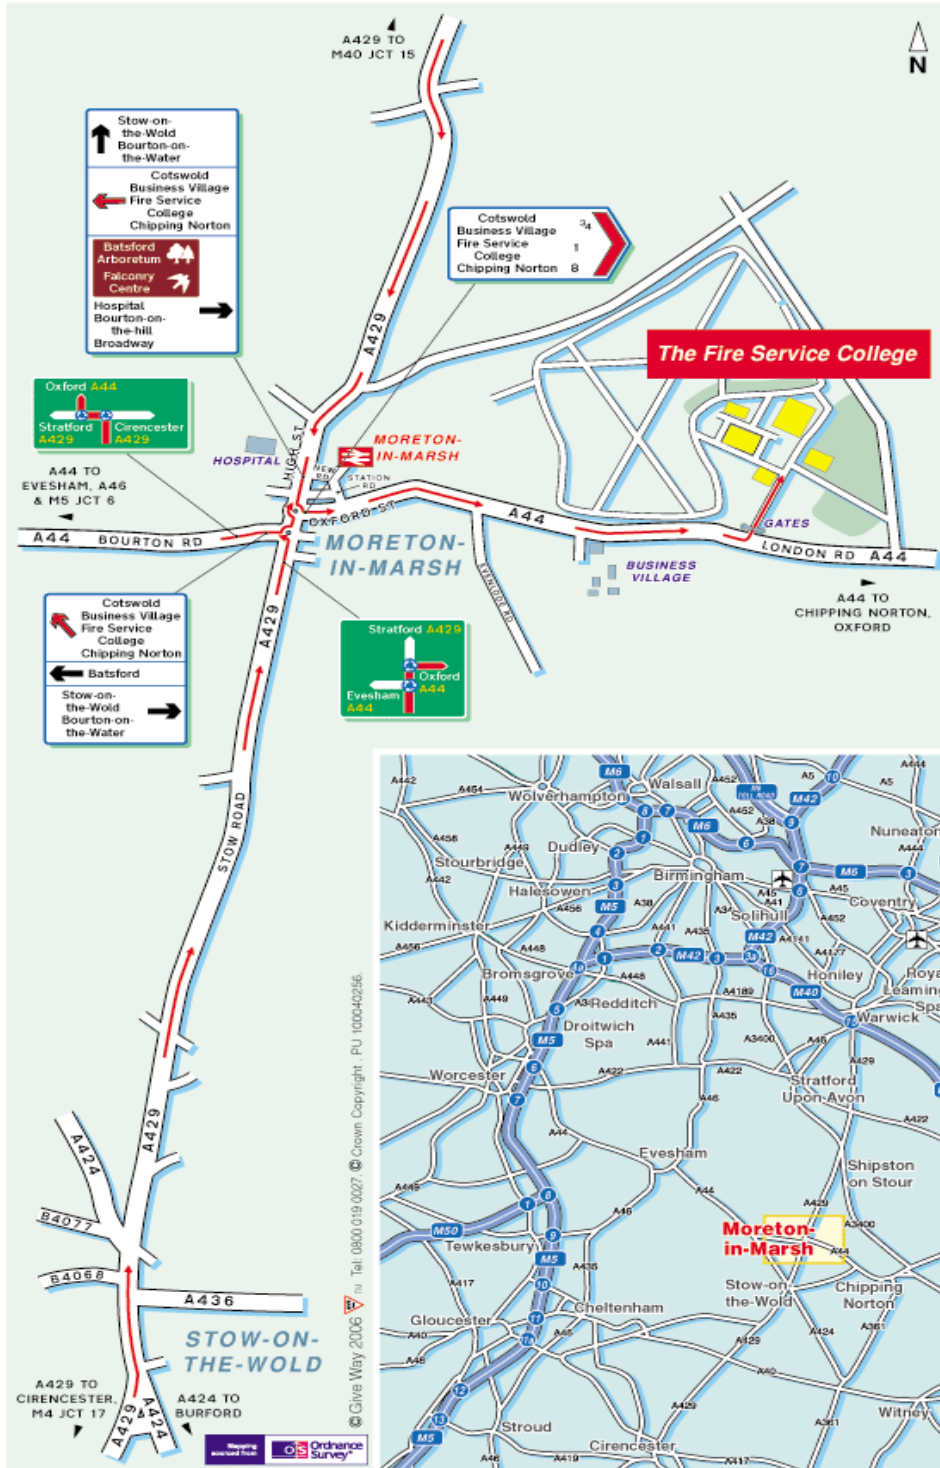

London Road
Moreton-in-Marsh
Gloucestershire
GL56 0RH

Tel: 01608 650 831
Fax: 01608 651 788
Email: enquiries@fireservicecollege.ac.uk
Web: www.fireservicecollege.ac.uk

The Fire Service College