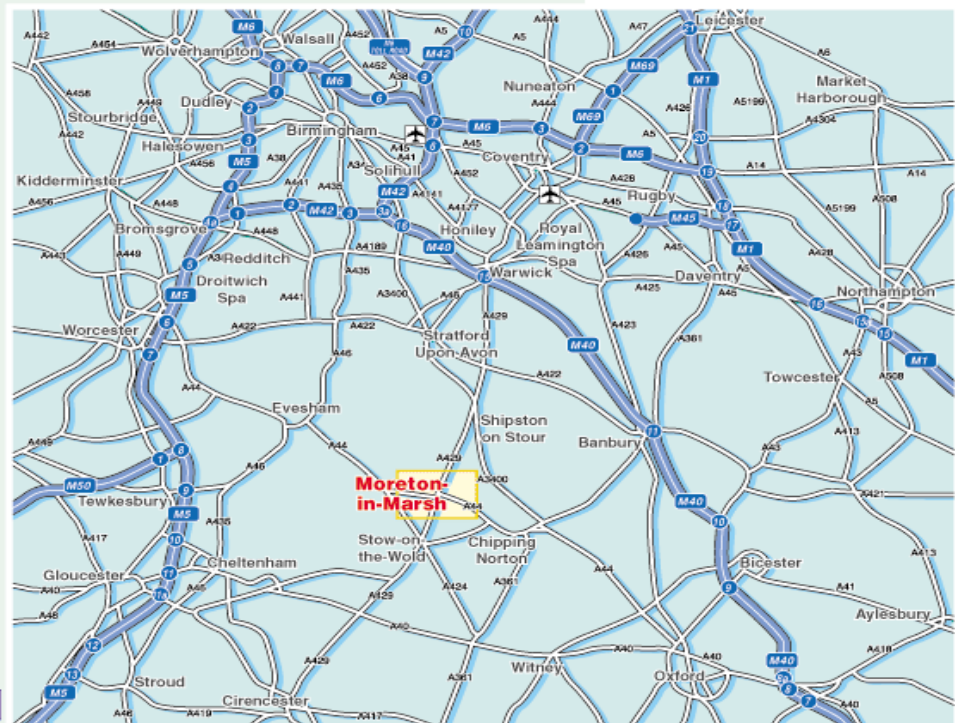

Moreton-in-Marsh Station
 Approximately 20 minutes walk away.
 For information on train operators and times phone National Rail Enquiries on 08457 484950.

Birmingham International Airport
 Approximately 1 hours drive away.
London Heathrow Airport
 Approximately 1 hour 45 minutes drive away.
London Gatwick Airport.
 Approximately 2 hours drive away.