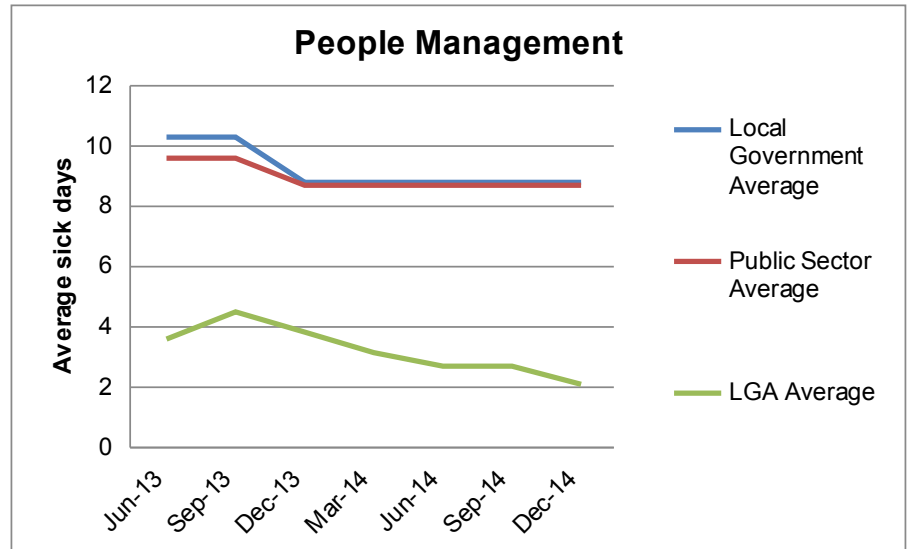

Membership

	Apr-14	Sep-14	Dec-14
Total membership	412	412	412
No of councils out of membership	2	2	2
No of councils on notice to withdraw	21	13	12

Our reputation	Mar-12	Nov-13	Target 2014/15
Member authority satisfaction	63%	70%	70%
Member authority informed	69%	77%	77%
Member authority advocacy rating	63%	77%	77%
Value for money	46%	53%	58%

Financial Sustainability **Debtors**

Liberata Contract - Customer satisfactory

People Management

Workforce profile

Employee opinion survey