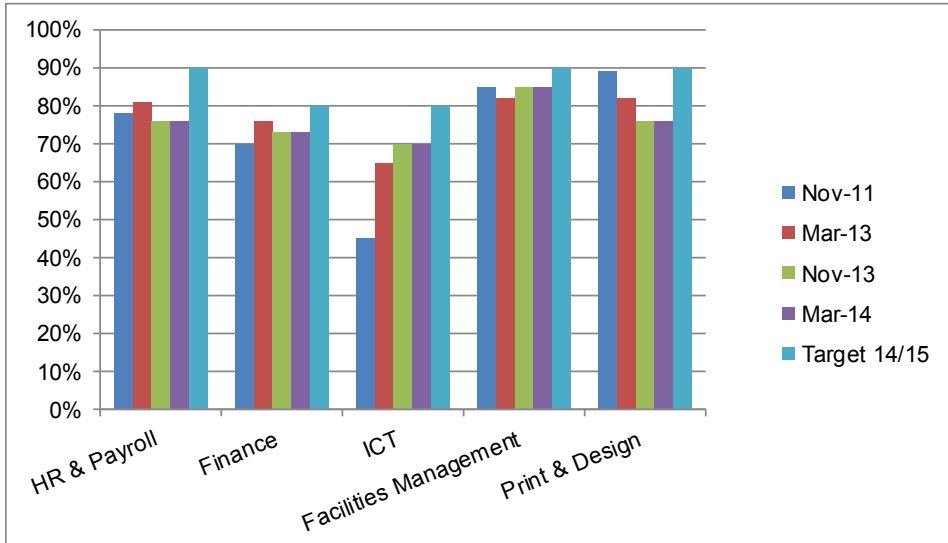

Membership

	Apr-14	Sep-14	Dec-14
Total membership	412	412	412
No of councils out of membership	2	2	2
No of councils on notice to withdraw	21	13	12

Our reputation	Mar-12	Nov-13	Target 2014/15
Member authority satisfaction	63%	70%	70%
Member authority informed	69%	77%	77%
Member authority advocacy rating	63%	77%	77%
Value for money	46%	53%	58%

Financial Sustainability **Debtors**

Liberata Contract - Customer satisfactory

People Management

Workforce profile

Employee opinion survey