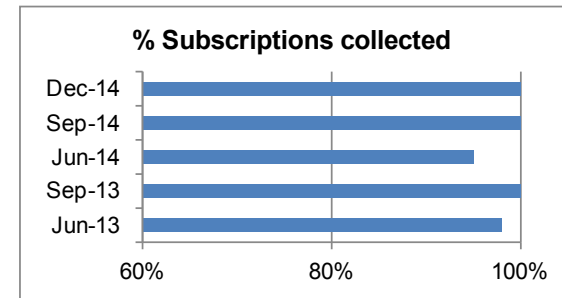

Membership

	Apr-14	Sep-14	Dec-14
Total membership	412	412	412
No of councils out of membership	2	2	2
No of councils on notice to withdraw	21	13	12

Our reputation	Mar-12	Nov-13	Target 2014/15
Member authority satisfaction	63%	70%	70%
Member authority informed	69%	77%	77%
Member authority advocacy rating	63%	77%	77%
Value for money	46%	53%	58%