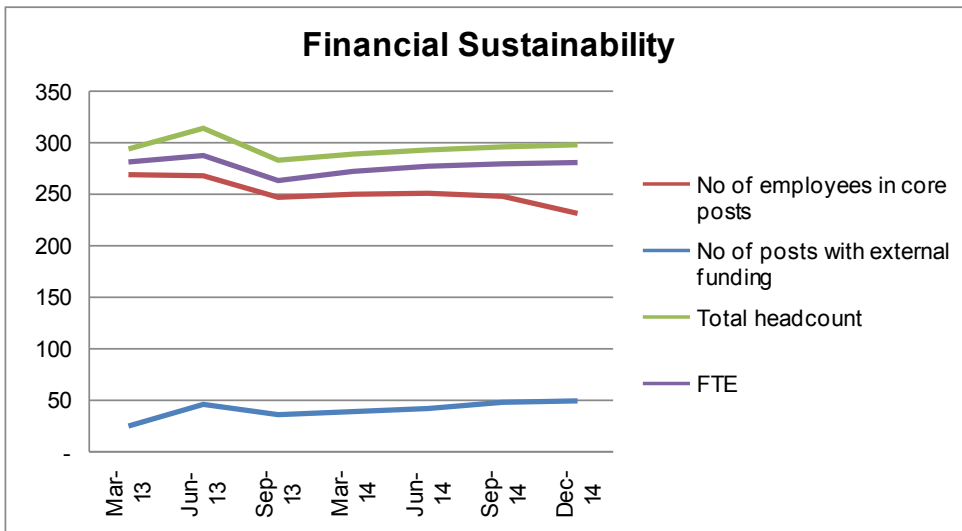

Membership

	Apr-14	Sep-14	Dec-14
Total membership	412	412	412
No of councils out of membership	2	2	2
No of councils on notice to withdraw	21	13	12

Our reputation	Mar-12	Nov-13	Target 2014/15
Member authority satisfaction	63%	70%	70%
Member authority informed	69%	77%	77%
Member authority advocacy rating	63%	77%	77%
Value for money	46%	53%	58%

Financial Sustainability **Debtors**

Liberata Contract - Customer satisfactory

People Management

Workforce profile

Employee opinion survey