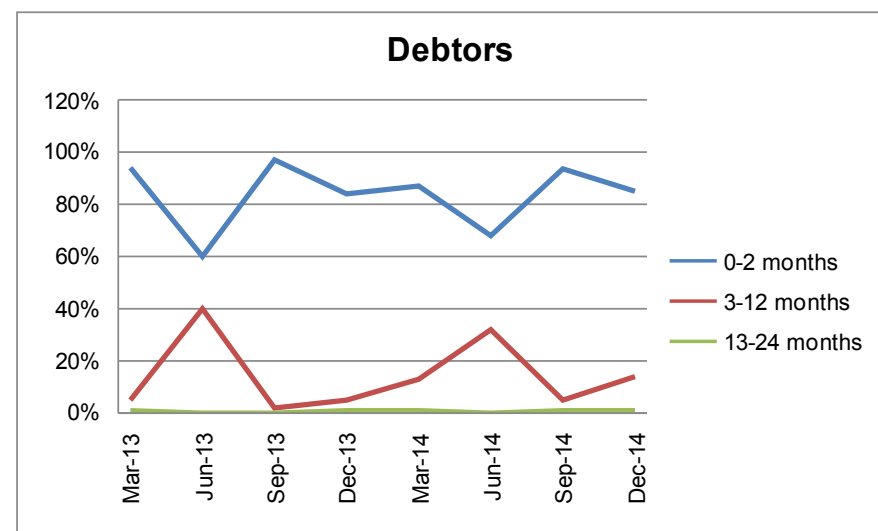

Financial Sustainability   **Debtors**